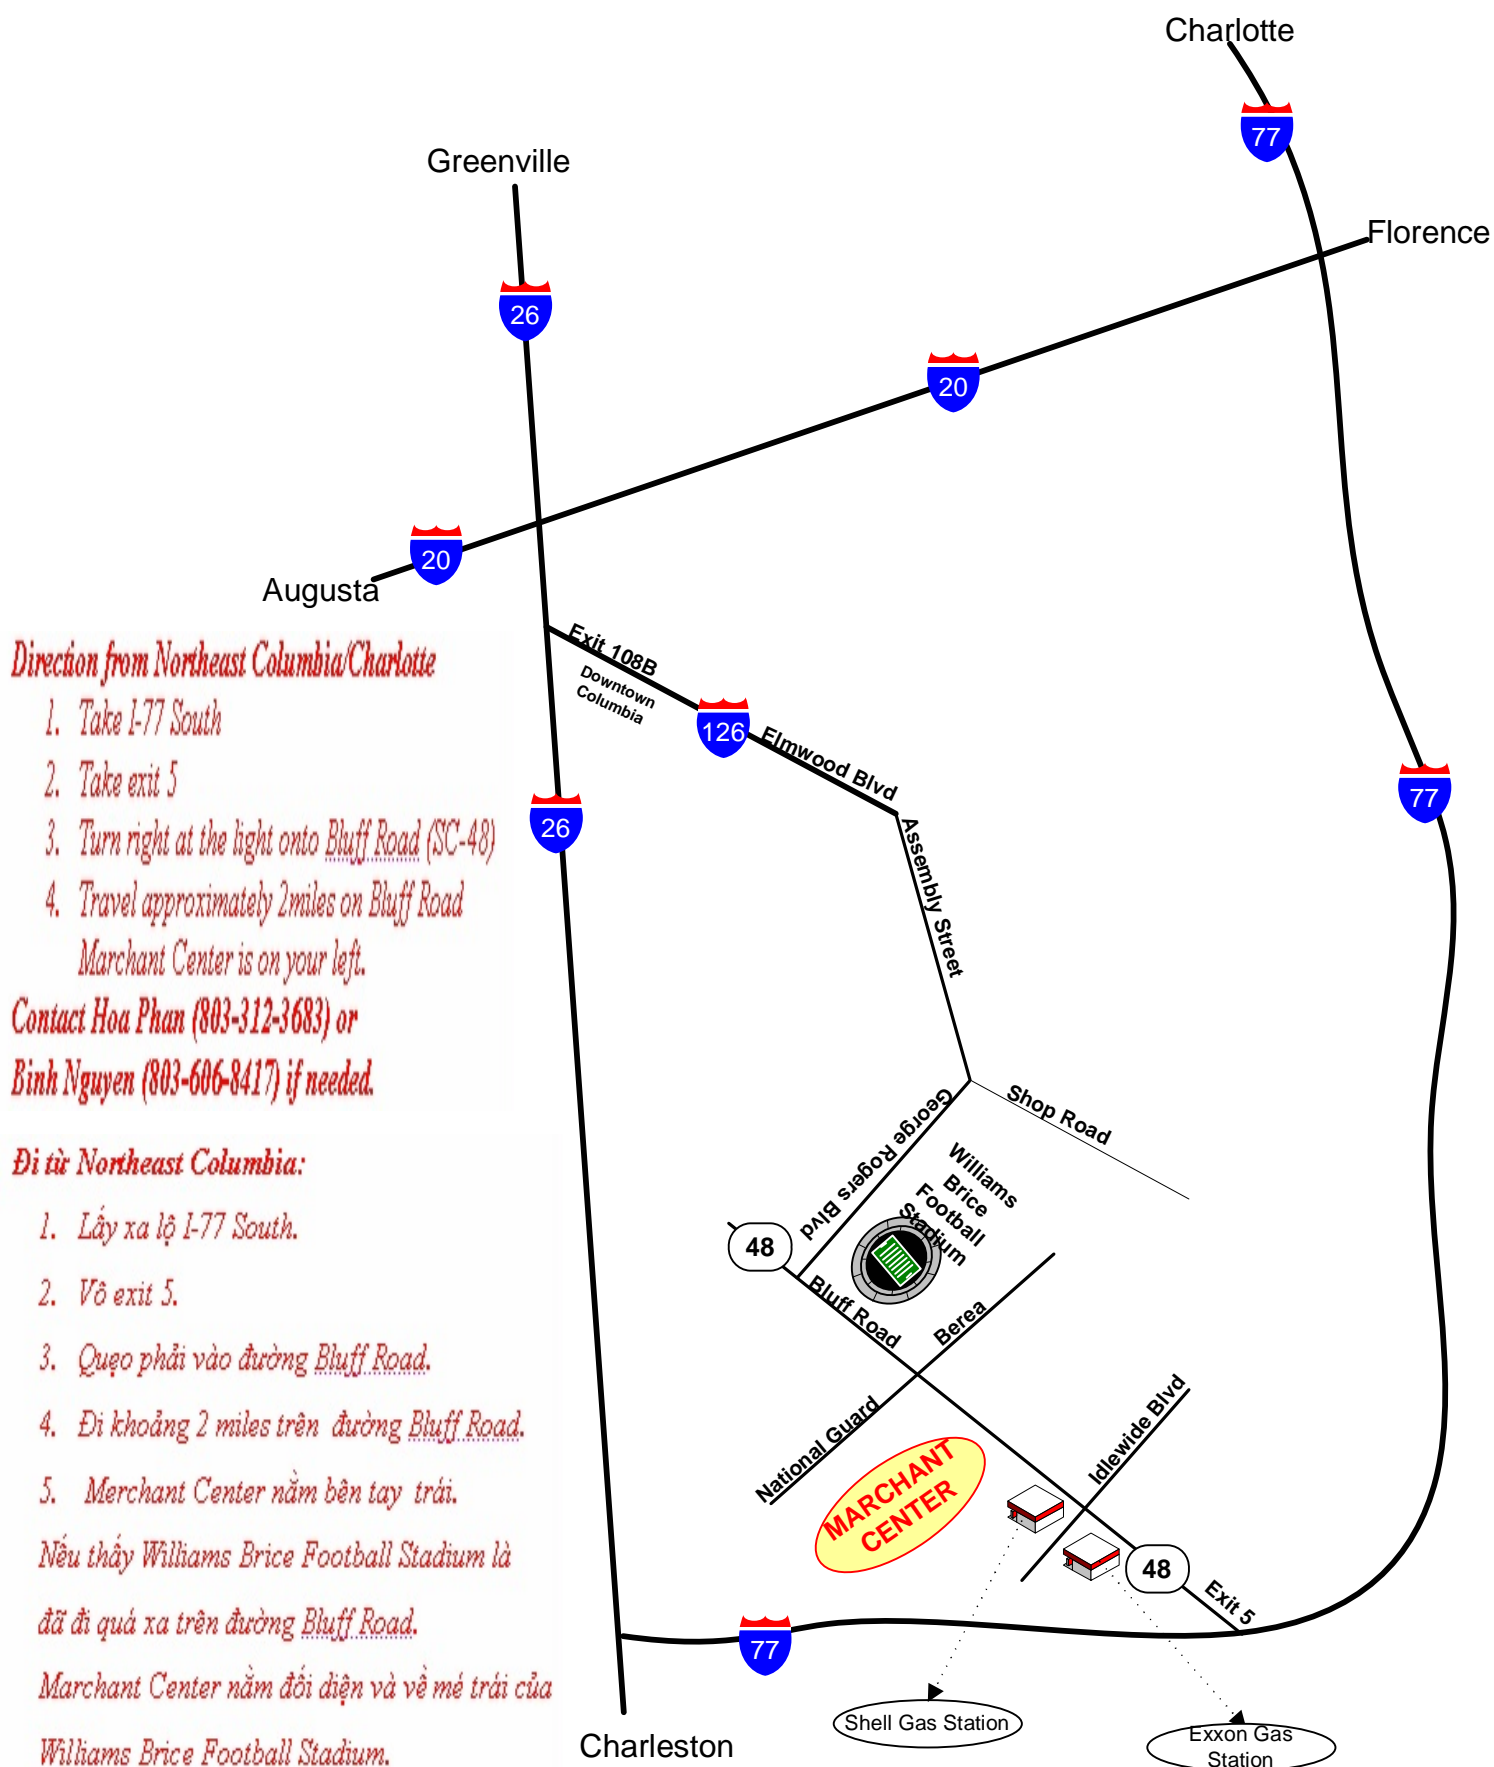

# Direction to the Marchant Center in Columbia, SC

(across from & slightly to the left of Williams Brice Stadium)

## Direction from Northeast Columbia/Charlotte

1. Take I-77 South
2. Take exit 5
3. Turn right at the light onto Bluff Road (SC-48)
4. Travel approximately 2 miles on Bluff Road  
Marchant Center is on your left.

## Đi từ Northeast Columbia:

1. Lấy xa lộ I-77 South.
2. Vào exit 5.
3. Quay phải vào đường Bluff Road.
4. Đi khoảng 2 miles trên đường Bluff Road.
5. Merchant Center nằm bên tay trái.

Nếu thấy Williams Brice Football Stadium là  
đã đi quá xa trên đường Bluff Road.